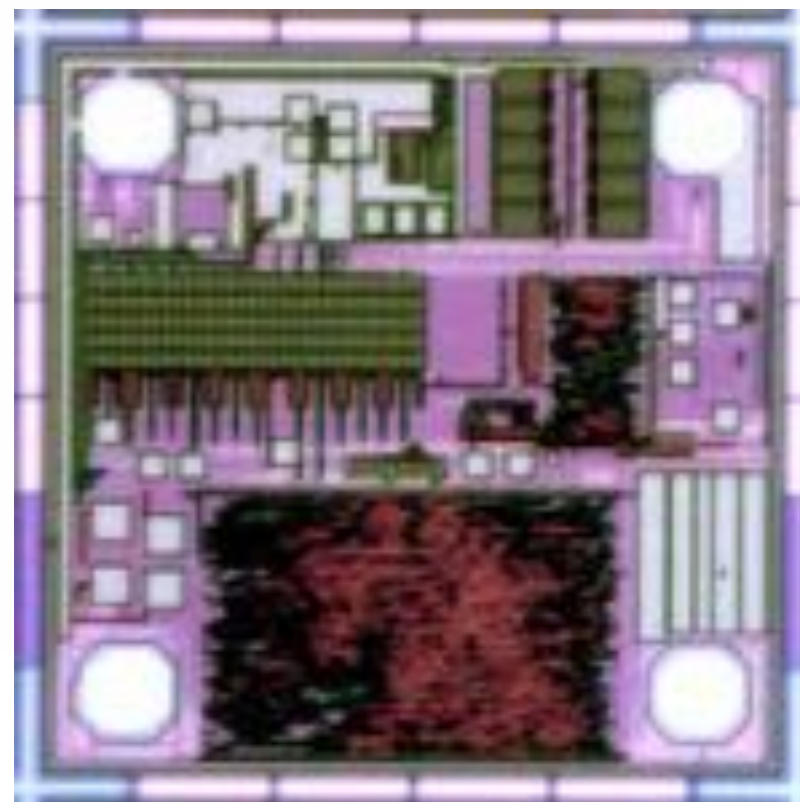

# RAIN RFID

Passive, UHF RFID

GS1 EPC Gen2 standard

ISO/IEC 18000-63

~900 MHz

135 member companies

# RAIN – Enabling the IoT

Unique item identification

Low cost

Batteries not required

Line-of-sight not needed

Long or short range

Security availability

Connects to sensors

# Fast, reliable identification

Read 200-1000 tags per second

Up to 5-10 meter distance

Albert Heijn

ELECTRONICA  
178

WOLVEN  
178

WOLVEN  
178

WOLVEN  
19.95